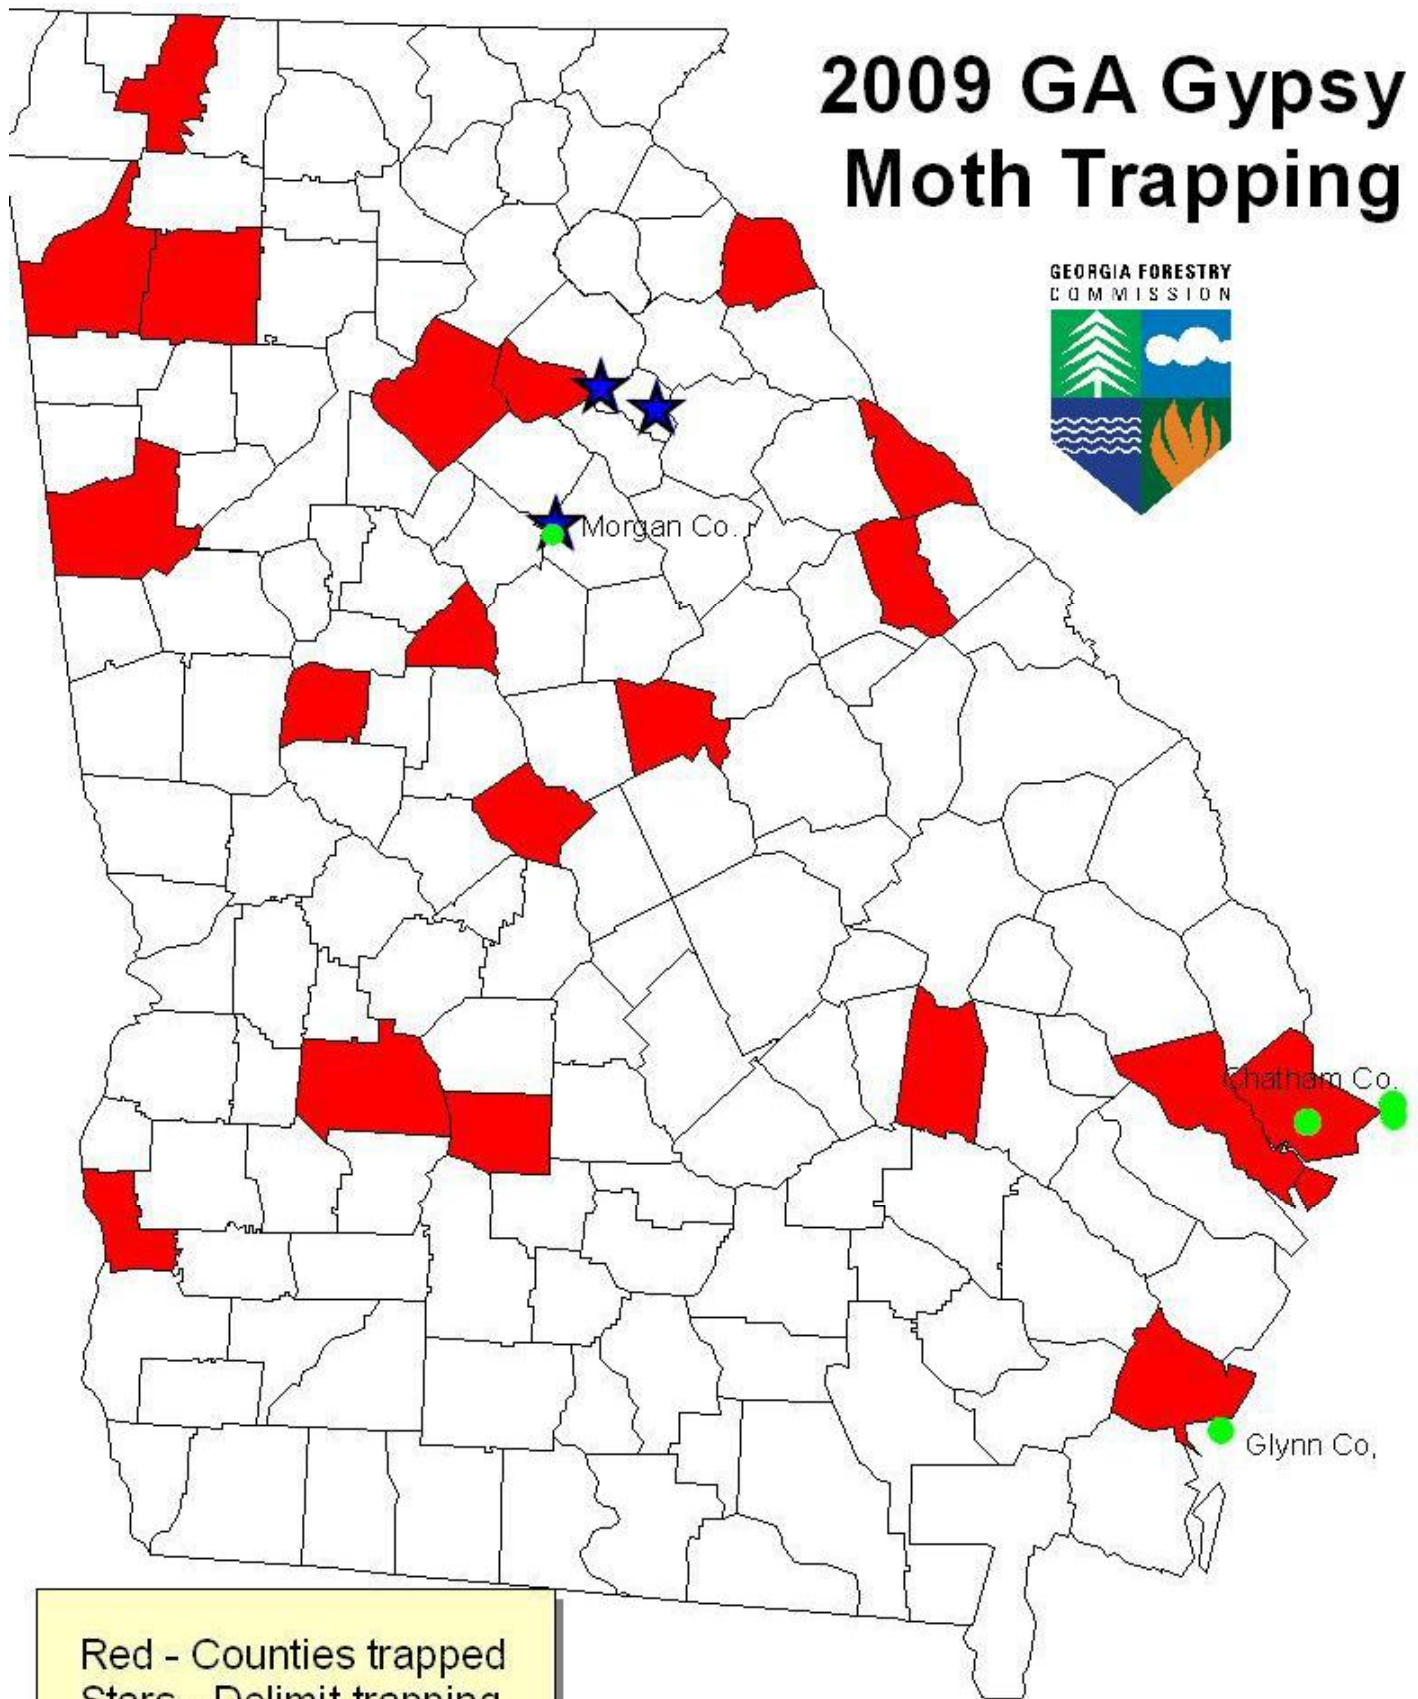

2009 GA Gypsy Moth Trapping

GEORGIA FORESTRY
COMMISSION

Red - Counties trapped
Stars - Delimit trapping
Dots - Positive catches

Thanks to USDA-APHIS for partial funding of this survey.