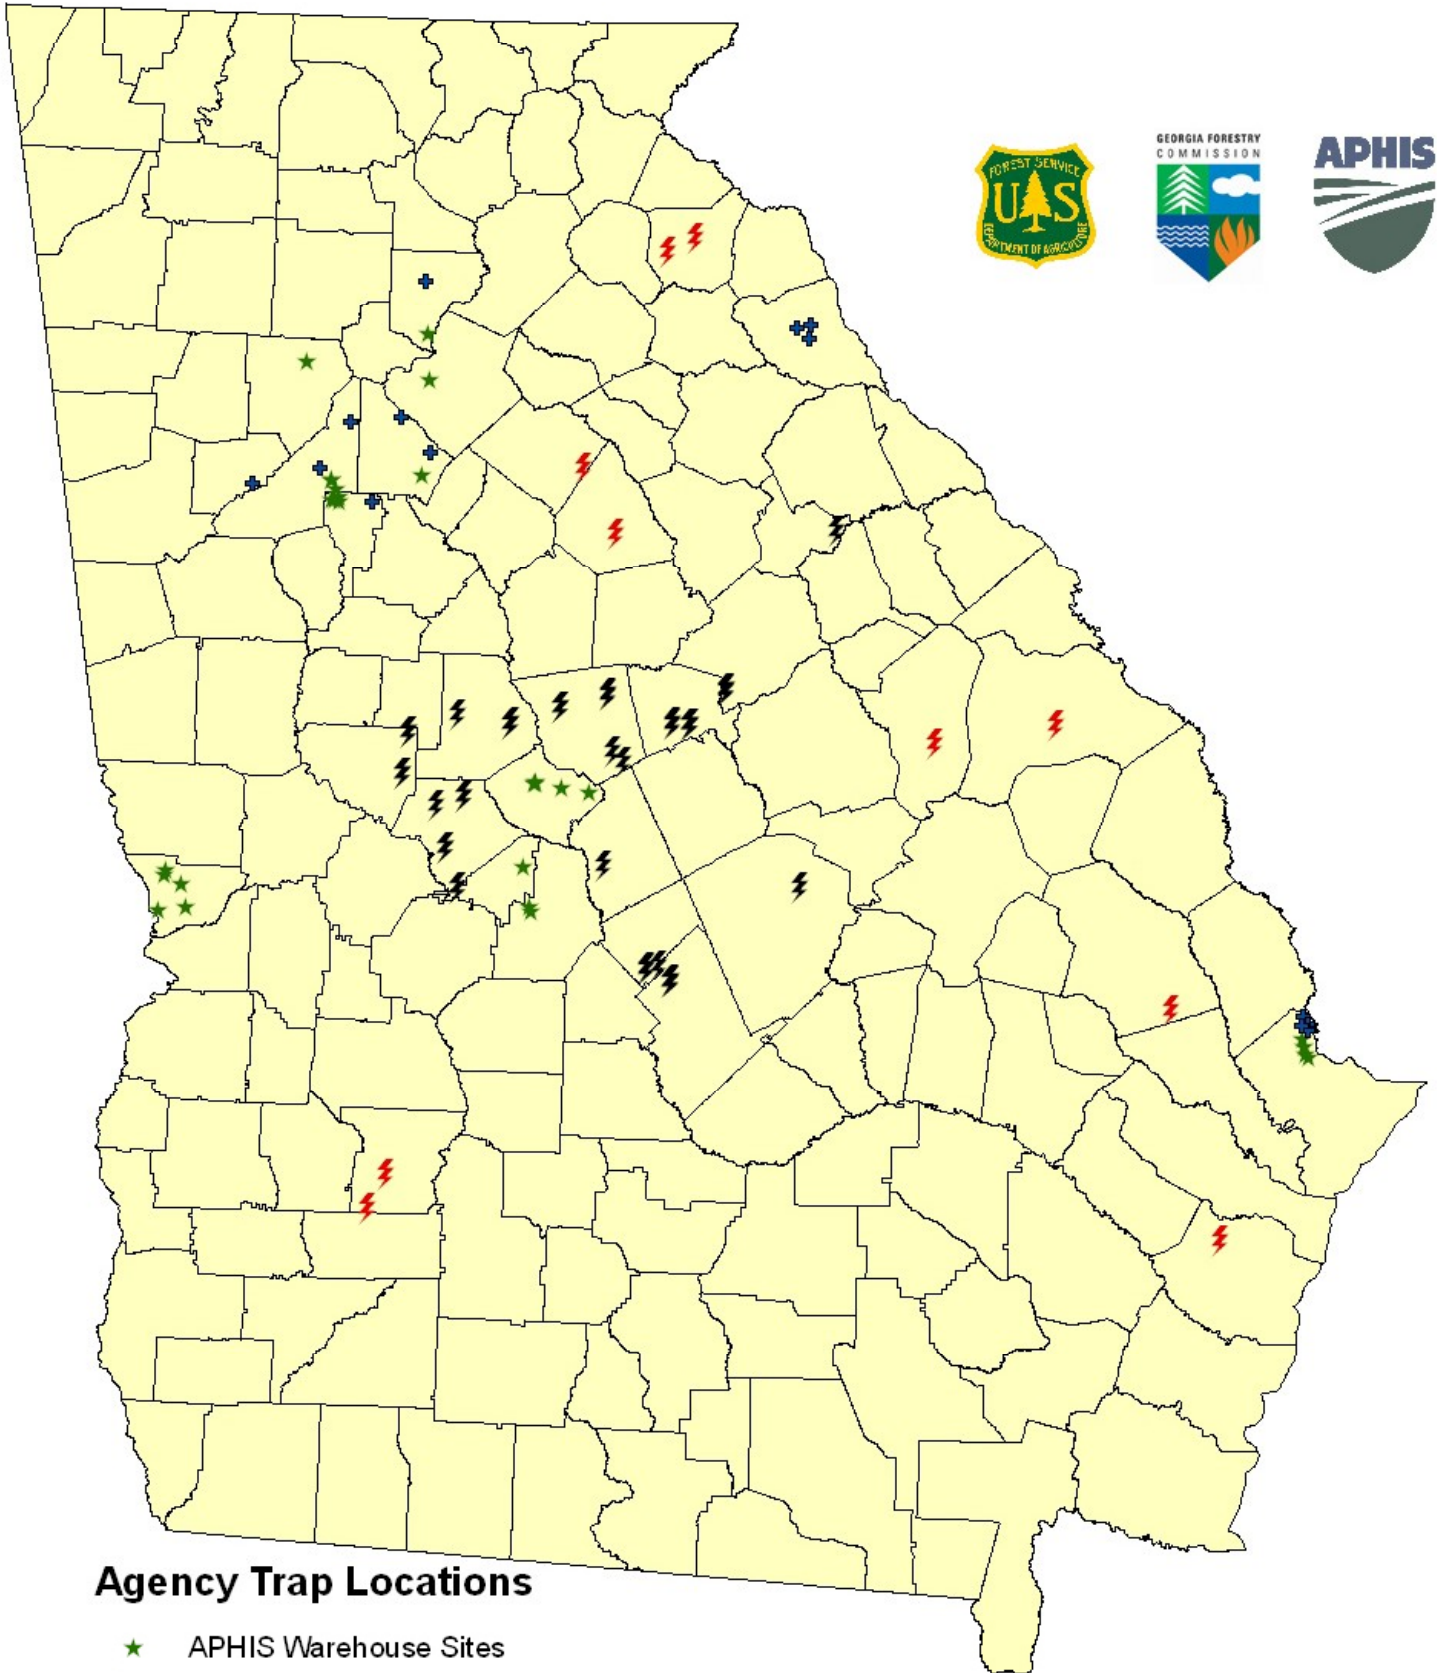

2006 Sirex Trapping

Agency Trap Locations

- ★ APHIS Warehouse Sites
- ⚡ GFC Host & Transportation Sites
- ⊕ GFC Warehouse sites
- ⚡ GFC Pine Stands